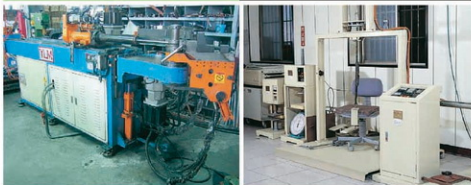

Chuang Shine

Is Your Best Choice