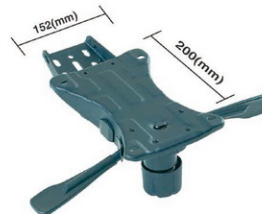

■ SP-089

Armrest & Accessories

- Pneumatic Seat Height Adjustment
- Tilt Mechanism upon Request
- Back & Seat Synchronously
- Back & Seat Adjust Independently and Lock In Position
- Upholstered Pad Armrest
- Height-Adjustable PU Pad Armrest
- Seat Slide

Seating