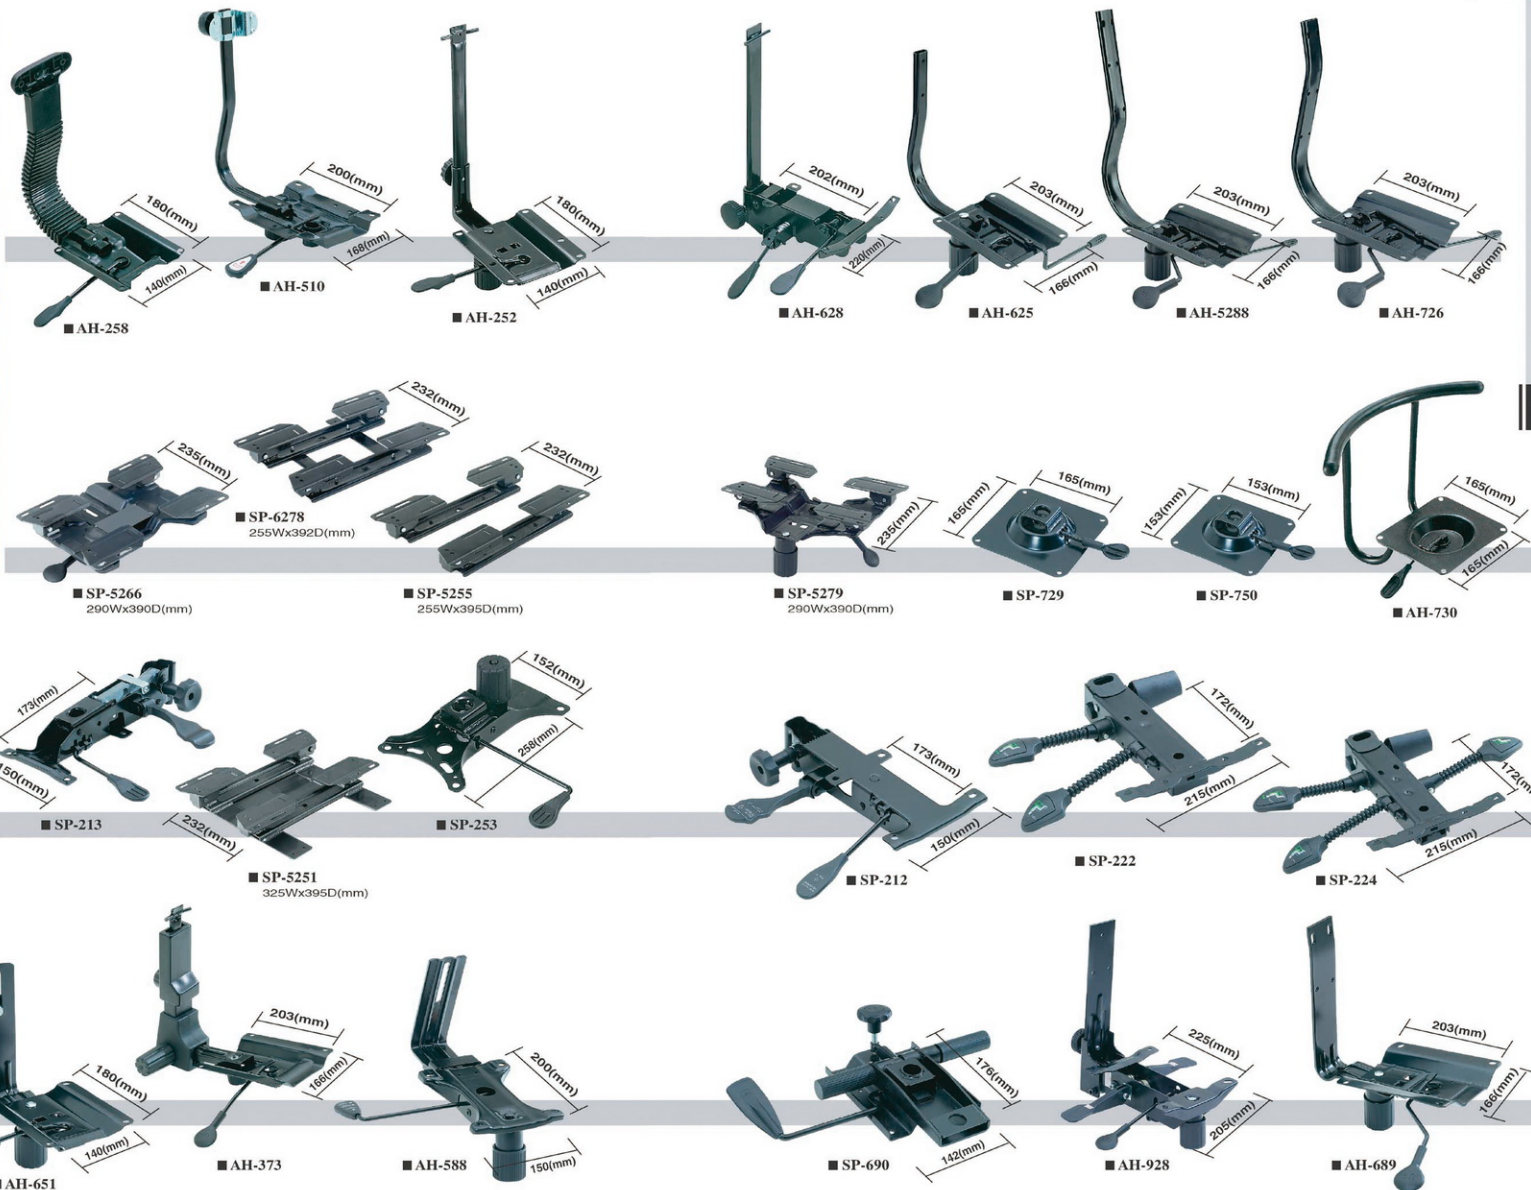

# Accessories

- ◆ Pneumatic Seat Height Adjustment
- ◆ Tilt Mechanism upon Request
- ◆ Back & Seat Synchronously
- ◆ Back & Seat Adjust Independently and Lock in Position

Seating

■ SP-968 (Patent No.320868)