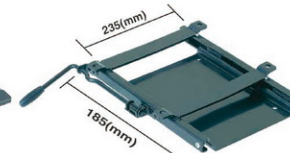

■ SP-240(SLIDER)