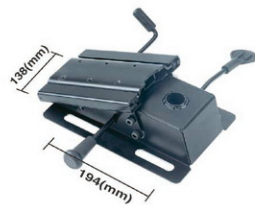

# Accessories

- ◆ Pneumatic Seat Height Adjustment
- ◆ Tilt Mechanism upon Request
- ◆ Back & Seat Synchronously
- ◆ Back & Seat Adjust Independently and Lock in Position

Seating

■ SP-968 (Patent No.320868)