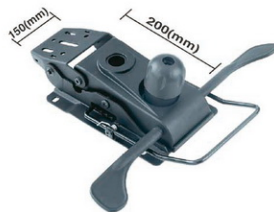

# Accessories

- ◆ Pneumatic Seat Height Adjustment
- ◆ Tilt Mechanism upon Request
- ◆ Back & Seat Synchronously
- ◆ Back & Seat Adjust Independently and Lock in Position

Seating

■ SP-968 (Patent No.320868)