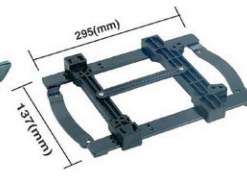

■ SP-2560(SLIDER)
Patent No.3138016