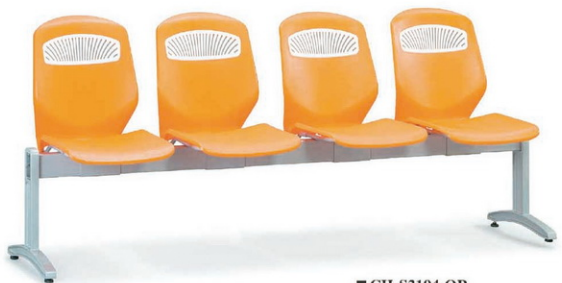

# Meeting Chair

- ◆ Fully Upholstered Side Chair
- ◆ With Durable Powder-coated or Chrome Frame

■ **CH-S2194-OR**  
1800Wx530Dx800H(mm)  
SH:430(mm)

■ **CH-6293**  
1630Wx660Dx990H(mm)  
SH:470 B:470x550 S:490x470(mm)